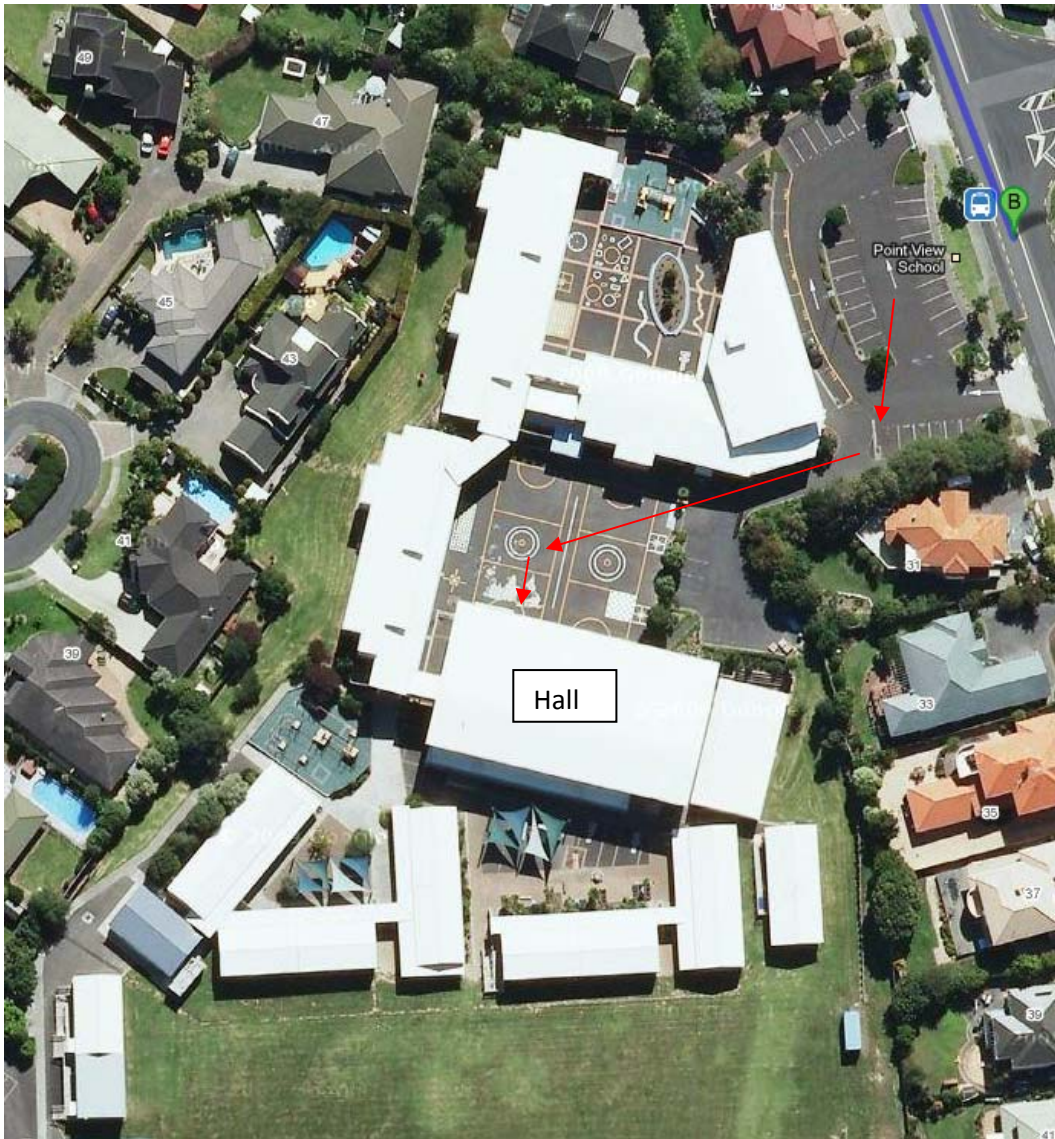

Map and Driving Directions from Paradise Ice Arena, 490 Ti Rakau Drive, Botany

Tarnica Road route

Tarnica Rd 1.7 km, 4 mins

Or Walk 18 mins

Driving directions to Point View School

A Paradise Ice Skating (Botany)
490 Ti Rakau Dr
Golflands, Botany Downs 2013

1. Head **northeast** on **Botany Rd** toward
Botany Rd

280 m

2. Take the 1st right onto **Tarnica Rd**

850 m

3. Turn right onto **Kilimanjaro Drive**

190 m

4. Turn right onto **Chapel Rd**

170 m

5. Take the 1st left onto **Kilkenny Drive**

Destination will be on the right

190 m

B Point View School
Kilkenny Drive
Dannemora 2016

Alternative Route

1. From Paradise Ice Rink head northeast on Botany Road and immediately get into the extreme right hand lane
2. At the first set of light on Tarnica Rd do a U-turn onto Botany Road
3. Keep left and at the lights by MacDonalds , turn left onto Ti Rakau Drive, go past K-Mart
4. Go straight through the traffic lights, crossing over Chapel Road and onto Dannemora Drive
5. At the roundabout, turn left onto Kilkenny Drive
6. Point View School will be on the left.