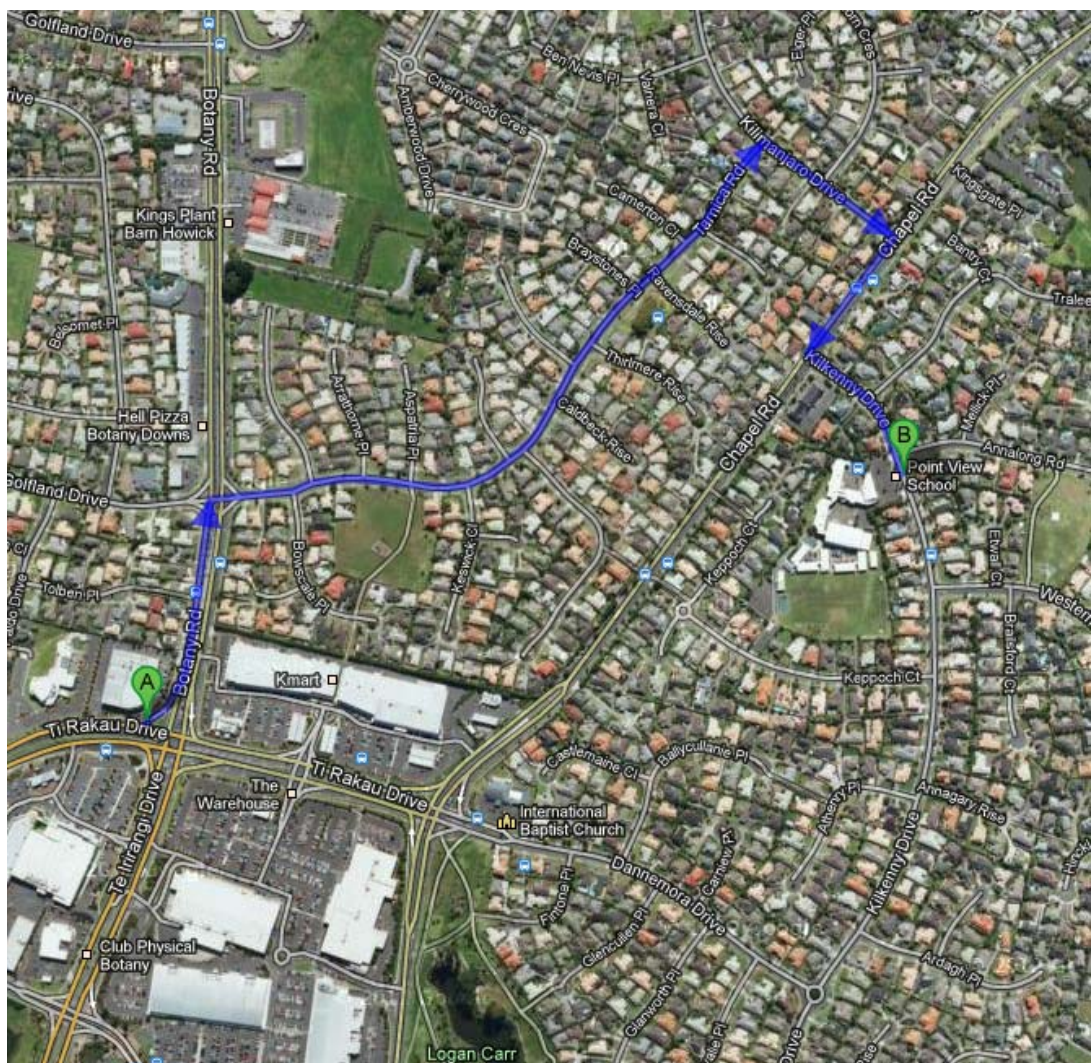

Map and Driving Directions from Paradise Ice Arena, 490 Ti Rakau Drive, Botany

Tarnica Road route

Tarnica Rd 1.7 km, 4 mins

Or Walk 18 mins

Driving directions to Point View School

A Paradise Ice Skating (Botany)
490 Ti Rakau Dr
Golflands, Botany Downs 2013

1. Head **northeast** on **Botany Rd** toward
Botany Rd

280 m

2. Take the 1st right onto **Tarnica Rd**

850 m

3. Turn right onto **Kilimanjaro Drive**

190 m

4. Turn right onto **Chapel Rd**

170 m

5. Take the 1st left onto **Kilkenny Drive**

Destination will be on the right

190 m

B Point View School
Kilkenny Drive
Dannemora 2016

Alternative Route

1. From Paradise Ice Rink head northeast on Botany Road and immediately get into the extreme right hand lane
2. At the first set of light on Tarnica Rd do a U-turn onto Botany Road
3. Keep left and at the lights by MacDonalds , turn left onto Ti Rakau Drive, go past K-Mart
4. Go straight through the traffic lights, crossing over Chapel Road and onto Dannemora Drive
5. At the roundabout, turn left onto Kilkenny Drive
6. Point View School will be on the left.